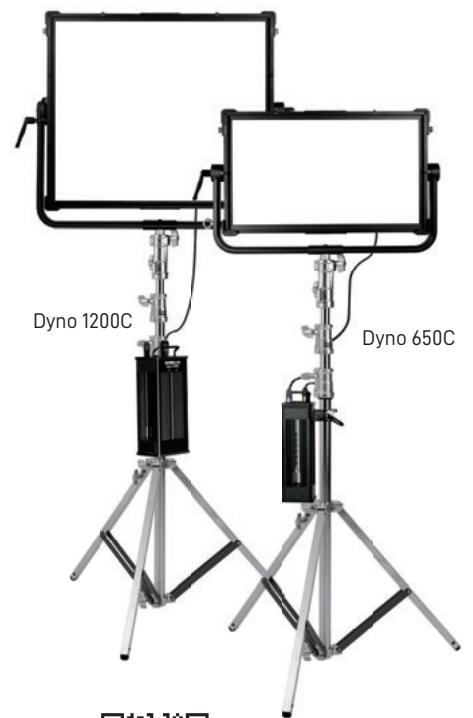

Dyno 1200C

Dyno 650C