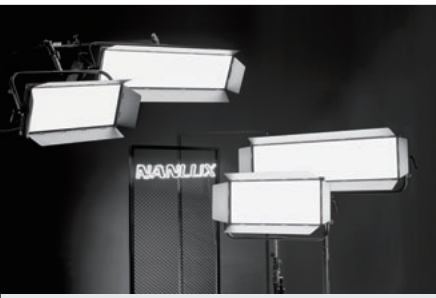

NANLUX

INNOVATE · ILLUMINATE

WWW.NANLUX.COM

Distributed by

KAISER®
FOTOTECHNIK