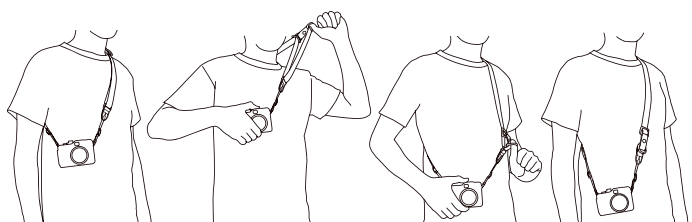

Easy Slider Straps

Easy Slider is a camera strap which can be adjusted and fixed easily with one finger. Just slide the D shape hook, upward when you want to shorten the strap and downward when you want to lengthen it.