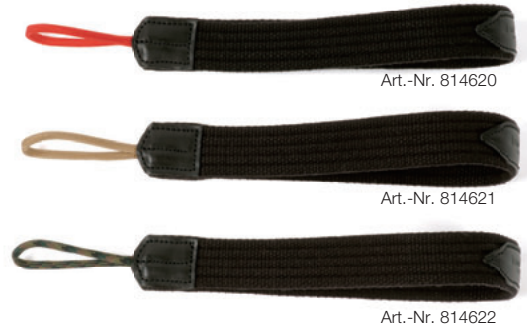

Art.-Nr. 814620

Art.-Nr. 814621

Art.-Nr. 814622

ACAM-P25H

Size	L275 x W25mm
Weight	15g
Material	parachute cord (nylon), acrylic, cow leather
Color	 Red Tan Camo

UVP: EUR 45,00 inkl. MwSt.